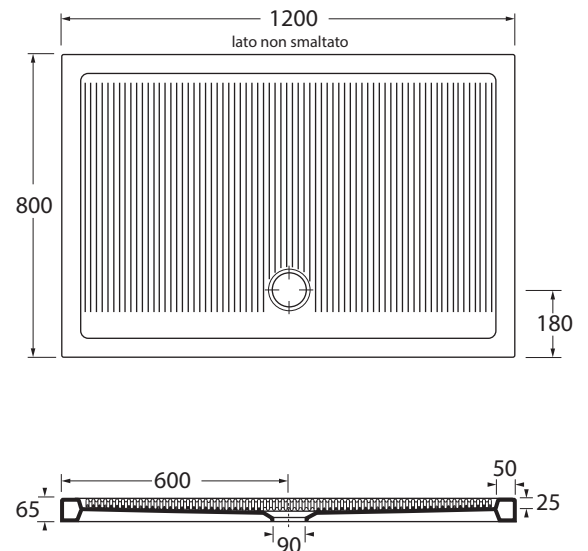

PFPD12008065

piatti doccia/shower tray

codice
code

Piatto doccia Ferdy 120 X 80.
Ferdy cm 120 X 80 shower tray.

bianco lucido/shiny white

PFPD12008065BI

CM 80x120xh6,5

scatole/box 1 - plt 14

kg 42,5

scala/ scale 1:20 dimensioni/dimensions in mm

TECHNICAL SHEET n°: 01	DESIGNER: OFFICINA AZZURRA	CODE: PFPD12008065	Azzurra sanitari in ceramica S.p.a. via Civita Castellana snc 01030 Castel S.Elia (VT) - ITALY Tel.+39.0761 518155 Fax.+39.0761 514560		
SHEET FORMAT: A4	ISO	REVISION: 01	SCALE: 1:20	DATE: 31/08/2018	
REGULATIONS: CE EN 14527 / EN33 / Dop-14527 *					
All the measurements respect the tolerances provided by the "AZZURRA QUALITY GUIDELINES".					