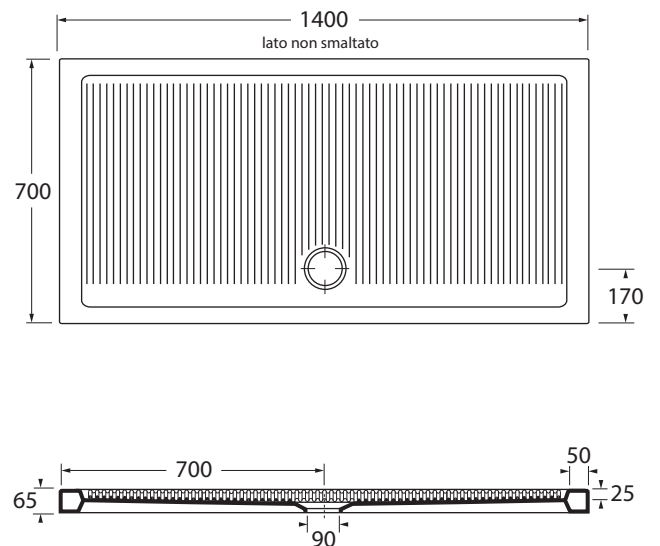

PFPD14007065

piatti doccia/shower tray

codice
code

Piatto doccia Ferdy 140 X 70.
Ferdy cm 140 X 70 shower tray.

bianco lucido/shiny white

PFPD14007065BI

CM 70x140xh6,5

scatole/box 1 - plt 14

kg 50

scala/ scale 1:20 dimensioni/dimensions in mm

TECHNICAL SHEET n°: 01	DESIGNER: OFFICINA AZZURRA	CODE: PFPD14007065	Azzurra sanitari in ceramica S.p.a. via Civita Castellana snc 01030 Castel S.Elia (VT) - ITALY Tel.+39.0761 518155 Fax.+39.0761 514560		
SHEET FORMAT: A4	ISO	REVISION: 01	SCALE: 1:20	DATE: 31/08/2018	
REGULATIONS: CE EN 14527 / EN33 / Dop-14527 *					
All the measurements respect the tolerances provided by the "AZZURRA QUALITY GUIDELINES".					