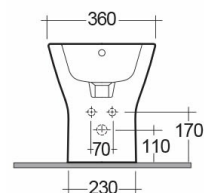

Scheda tecnica

Dimensioni:	360 x 550 mm
Peso:	22 Kg
Colore:	bianco alpino
Parti:	REBI00001 - RESORT BIDET BACK TO WALL 55CM
Collezione:	RAK-RESORT

Codice	Nome
REBI00001	RESORT BIDET BACK TO WALL 55CM

Dimensions: All dimensions in mm. Tolerance of vitreous china & fireclay items: $\pm 5\%$ for below 200mm and $\pm 3\%$ for above 200mm; for all other items tolerance $\pm 1\%$. Note: Due to a continuing development program to improve design and performance, the manufacturer reserves all rights to vary specifications without prior information. Please note accessories are for photographic use only.