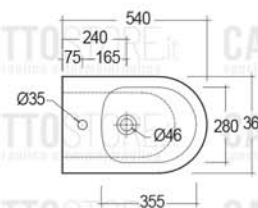

RAK-RESORT EVO

Bidet | Filo Muro

RAK
CERAMICS

SCHEDA TECNICA

Suite: RAK-RESORT EVO

Tipo: Filo Muro

Dimensioni: 540 x 360 mm

Peso: 27 Kg

Colore: MATT WHITE - 500

Codice	Nome
RST1401500EA	RAK-RESORT EVO BACK TO WALL BIDET 54 CM (MATT WHITE)

Dimensions: All dimensions in mm. Tolerance of vitreous china & fireclay items: $\pm 5\%$ for below 200mm and $\pm 3\%$ for above 200mm; for all other items tolerance $\pm 1\%$. Note: Due to a continuing development program to improve design and performance, the manufacturer reserves all rights to vary specifications without prior information. Please note accessories are for photographic use only.