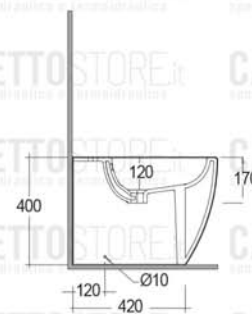

RAK-RESORT EVO

Bidet | Filo Muro

RAK
CERAMICS

SCHEDA TECNICA

Suite: RAK-RESORT EVO

Tipo: Filo Muro

Dimensioni: 540 x 360 mm

Peso: 27 Kg

Colore: MATT WHITE - 500

Codice	Nome
RST1401500EA	RAK-RESORT EVO BACK TO WALL BIDET 54 CM (MATT WHITE)

Dimensions: All dimensions in mm. Tolerance of vitreous china & fireclay items: $\pm 5\%$ for below 200mm and $\pm 3\%$ for above 200mm; for all other items tolerance $\pm 1\%$. Note: Due to a continuing development program to improve design and performance, the manufacturer reserves all rights to vary specifications without prior information. Please note accessories are for photographic use only.