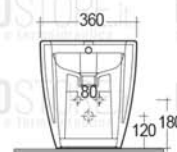

RAK-RESORT EVO

Bidet | Filo Muro

RAK
CERAMICS

SCHEDA TECNICA

Suite: RAK-RESORT EVO

Tipo: Filo Muro

Dimensioni: 540 x 360 mm

Peso: 27 Kg

Colore: MATT WHITE - 500

Codice	Nome
RST1401500EA	RAK-RESORT EVO BACK TO WALL BIDET 54 CM (MATT WHITE)

Dimensions: All dimensions in mm. Tolerance of vitreous china & fireclay items: $\pm 5\%$ for below 200mm and $\pm 3\%$ for above 200mm; for all other items tolerance $\pm 1\%$. Note: Due to a continuing development program to improve design and performance, the manufacturer reserves all rights to vary specifications without prior information. Please note accessories are for photographic use only.