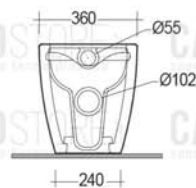

RAK-RESORT EVO

Filo Muro | WC

RAK
CERAMICS

SCHEMA TECNICA

Suite:	RAK-RESORT EVO
Tipo:	Filo Muro
Dimensioni:	540 x 360 mm
Peso:	27 Kg
Colore:	MATT WHITE - 500
Tipo di scarico:	A parete & A terra
Sifone:	Nascosto
Opzioni sedile:	Urea
Forma:	Rotonda
Scarico:	Doppio scarico
Flush Capacity:	Compatible with 6/3L dual flushing, 4,5/3L dual flushing, in accordance with en997-type 1
Codice	Nome
RST1901500EA	RESORT EVO WATER CLOSET BACK TO WALL P[S-TRAP 54CM (MATT WHITE)

Dimensions: All dimensions in mm. Tolerance of vitreous china & fireclay items: $\pm 5\%$ for below 200mm and $\pm 3\%$ for above 200mm; for all other items tolerance $\pm 1\%$. Note: Due to a continuing development program to improve design and performance, the manufacturer reserves all rights to vary specifications without prior information. Please note accessories are for photographic use only.