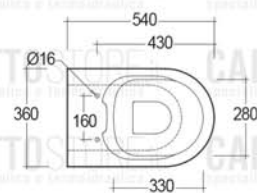

RAK-RESORT EVO

Filo Muro | WC

RAK
CERAMICS

SCHEMA TECNICA

Suite:	RAK-RESORT EVO
Tipo:	Filo Muro
Dimensioni:	540 x 360 mm
Peso:	27 Kg
Colore:	MATT WHITE - 500
Tipo di scarico:	A parete & A terra
Sifone:	Nascosto
Opzioni sedile:	Urea
Forma:	Rotonda
Scarico:	Doppio scarico
Flush Capacity:	Compatible with 6/3L dual flushing, 4,5/3L dual flushing, in accordance with en997-type 1
Codice	Nome
RST1901500EA	RESORT EVO WATER CLOSET BACK TO WALL P[S-TRAP 54CM (MATT WHITE)

Dimensions: All dimensions in mm. Tolerance of vitreous china & fireclay items: $\pm 5\%$ for below 200mm and $\pm 3\%$ for above 200mm; for all other items tolerance $\pm 1\%$. Note: Due to a continuing development program to improve design and performance, the manufacturer reserves all rights to vary specifications without prior information. Please note accessories are for photographic use only.