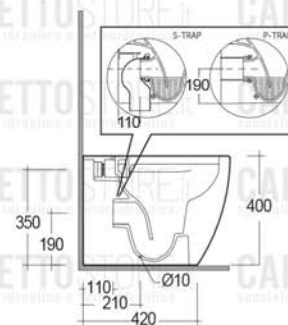

RAK-RESORT EVO

Filo Muro | WC

RAK
CERAMICS

SCHEMA TECNICA

Suite:	RAK-RESORT EVO
Tipo:	Filo Muro
Dimensioni:	540 x 360 mm
Peso:	27 Kg
Colore:	MATT WHITE - 500
Tipo di scarico:	A parete & A terra
Sifone:	Nascosto
Opzioni sedile:	Urea
Forma:	Rotonda
Scarico:	Doppio scarico
Flush Capacity:	Compatible with 6/3L dual flushing, 4,5/3L dual flushing, in accordance with en997-type 1
Codice	Nome
RST1901500EA	RESORT EVO WATER CLOSET BACK TO WALL P[S-TRAP 54CM (MATT WHITE)

Dimensions: All dimensions in mm. Tolerance of vitreous china & fireclay items: $\pm 5\%$ for below 200mm and $\pm 3\%$ for above 200mm; for all other items tolerance $\pm 1\%$. Note: Due to a continuing development program to improve design and performance, the manufacturer reserves all rights to vary specifications without prior information. Please note accessories are for photographic use only.