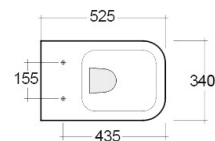

RAK-METROPOLITAN-W/HIDDEN FIXATIONS

Sospeso | WC

RAK
CERAMICS

28.6 Kg.

SCHEMA TECNICA

Suite:	RAK-METROPOLITAN
Tipo:	Sospeso
Dimensioni:	525 x 337 mm
Peso:	28 Kg
Colore:	bianco alpino
Tipo di scarico:	A parete
Sifone:	Nascosto
Opzioni sedile:	ABS e UREA
Forma:	Rettangolare Arrotondata
Soft close:	si
Scarico:	Doppio scarico
Flush Capacity:	N/A

Dimensions: All dimensions in mm. Tolerance of vitreous china & fireclay items: $\pm 5\%$ for below 200mm and $\pm 3\%$ for above 200mm; for all other items tolerance $\pm 1\%$. Note: Due to a continuing development program to improve design and performance, the manufacturer reserves all rights to vary specifications without prior information. Please note accessories are for photographic use only.