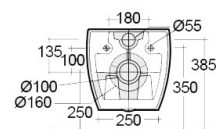

RAK-METROPOLITAN-W/HIDDEN FIXATIONS

Sospeso | WC

RAK
CERAMICS

28.6 Kg.

SCHEMA TECNICA

Suite:	RAK-METROPOLITAN
Tipo:	Sospeso
Dimensioni:	525 x 337 mm
Peso:	28 Kg
Colore:	bianco alpino
Tipo di scarico:	A parete
Sifone:	Nascosto
Opzioni sedile:	ABS e UREA
Forma:	Rettangolare Arrotondata
Soft close:	si
Scarico:	Doppio scarico
Flush Capacity:	N/A

Dimensions: All dimensions in mm. Tolerance of vitreous china & fireclay items: $\pm 5\%$ for below 200mm and $\pm 3\%$ for above 200mm; for all other items tolerance $\pm 1\%$. Note: Due to a continuing development program to improve design and performance, the manufacturer reserves all rights to vary specifications without prior information. Please note accessories are for photographic use only.