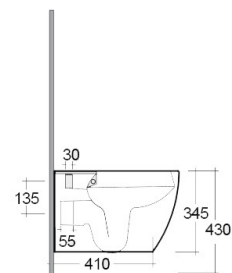

RAK-METROPOLITAN-W/HIDDEN FIXATIONS

Sospeso | WC

RAK
CERAMICS

28.6 Kg.

SCHEMA TECNICA

Suite:	RAK-METROPOLITAN
Tipo:	Sospeso
Dimensioni:	525 x 337 mm
Peso:	28 Kg
Colore:	bianco alpino
Tipo di scarico:	A parete
Sifone:	Nascosto
Opzioni sedile:	ABS e UREA
Forma:	Rettangolare Arrotondata
Soft close:	si
Scarico:	Doppio scarico
Flush Capacity:	N/A

Dimensions: All dimensions in mm. Tolerance of vitreous china & fireclay items: $\pm 5\%$ for below 200mm and $\pm 3\%$ for above 200mm; for all other items tolerance $\pm 1\%$. Note: Due to a continuing development program to improve design and performance, the manufacturer reserves all rights to vary specifications without prior information. Please note accessories are for photographic use only.