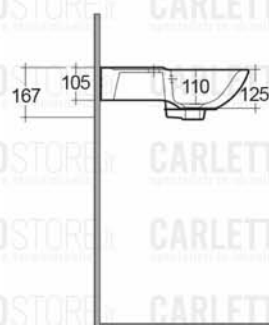

### Scheda tecnica

Dimensioni: 450 x 370 mm

Peso: 10 Kg

Colore: bianco alpino

Forma: Rettangolare Arrotondata

Troppopieno: sì

Collezione: [RAK-ORIGIN](#)

### Nome

ORG0701AWHA

ORIGIN WASH BASIN 45CM

Dimensions: All dimensions in mm tolerance  $\pm 5\%$  for below 200mm and  $\pm 3\%$  for above 200mm.

Note: Due to a continuing development programme to improve design and performance, the manufacturer reserves all rights to vary specifications without prior information.