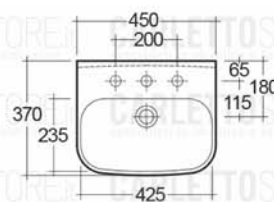

### Scheda tecnica

Dimensioni: 450 x 370 mm

Peso: 10 Kg

Colore: bianco alpino

Forma: Rettangolare Arrotondata

Troppopieno: sì

Collezione: [RAK-ORIGIN](#)

### Nome

ORG0701AWHA

ORIGIN WASH BASIN 45CM

Dimensions: All dimensions in mm tolerance  $\pm 5\%$  for below 200mm and  $\pm 3\%$  for above 200mm.

Note: Due to a continuing development programme to improve design and performance, the manufacturer reserves all rights to vary specifications without prior information.