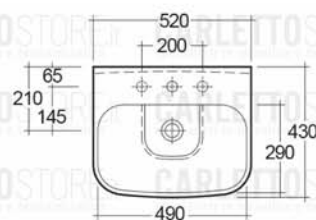

RAK-ORIGIN**Lavabo | Semicolonna****RAK**
CERAMICS**Scheda tecnica**

Dimensioni: 520 x 430 mm

Peso: 20 Kg

Colore: bianco alpino

Forma: Rettangolare Arrotondata

Troppopieno: sì

Collezione: [RAK-ORIGIN](#)**Codice****Nome**

REPD00002

CAROLINE HALF PEDESTAL

Dimensions: All dimensions in mm tolerance $\pm 5\%$ for below 200mm and $\pm 3\%$ for above 200mm.

Note: Due to a continuing development programme to improve design and performance, the manufacturer reserves all rights to vary specifications without prior information.