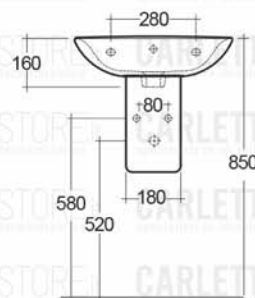

RAK-ORIGIN**Lavabo | Semicolonna****RAK**
CERAMICS**Scheda tecnica**

Dimensioni: 520 x 430 mm

Peso: 20 Kg

Colore: bianco alpino

Forma: Rettangolare Arrotondata

Troppopieno: sì

Collezione: [RAK-ORIGIN](#)**Codice****Nome**

REPD00002

CAROLINE HALF PEDESTAL

Dimensions: All dimensions in mm tolerance $\pm 5\%$ for below 200mm and $\pm 3\%$ for above 200mm.

Note: Due to a continuing development programme to improve design and performance, the manufacturer reserves all rights to vary specifications without prior information.