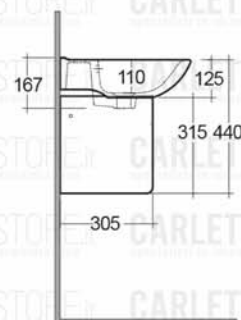

RAK-ORIGIN**Lavabo | Semicolonna****RAK**
CERAMICS**Scheda tecnica**

Dimensioni: 520 x 430 mm

Peso: 20 Kg

Colore: bianco alpino

Forma: Rettangolare Arrotondata

Troppopieno: sì

Collezione: [RAK-ORIGIN](#)**Codice****Nome**

REPD00002

CAROLINE HALF PEDESTAL

Dimensions: All dimensions in mm tolerance $\pm 5\%$ for below 200mm and $\pm 3\%$ for above 200mm.

Note: Due to a continuing development programme to improve design and performance, the manufacturer reserves all rights to vary specifications without prior information.