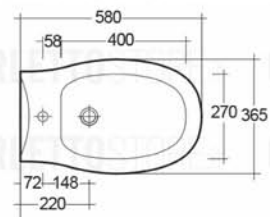

### Scheda tecnica

Dimensioni: 365 x 580 mm

Peso: 20 Kg

Colore: bianco alpino

Parti: KABI00001 - KARLA BIDET BACK OPEN 58CM

Collezione: [RAK-KARLA](#)

### Nome

KABI00001 KARLA BIDET BACK OPEN 58CM

Dimensions: All dimensions in mm. Tolerance of vitreous china & fireclay items:  $\pm 5\%$  for below 200mm and  $\pm 3\%$  for above 200mm; for all other items tolerance  $\pm 1\%$ . Note: Due to a continuing development program to improve design and performance, the manufacturer reserves all rights to vary specifications without prior information. Please note accessories are for photographic use only.