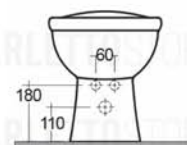

### Scheda tecnica

Dimensioni: 365 x 580 mm

Peso: 20 Kg

Colore: bianco alpino

Parti: KABI00001 - KARLA BIDET BACK OPEN 58CM

Collezione: [RAK-KARLA](#)

### Nome

KABI00001 KARLA BIDET BACK OPEN 58CM

Dimensions: All dimensions in mm. Tolerance of vitreous china & fireclay items:  $\pm 5\%$  for below 200mm and  $\pm 3\%$  for above 200mm; for all other items tolerance  $\pm 1\%$ . Note: Due to a continuing development program to improve design and performance, the manufacturer reserves all rights to vary specifications without prior information. Please note accessories are for photographic use only.