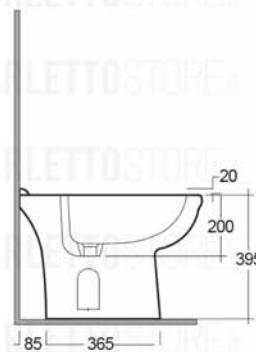

### Scheda tecnica

Dimensioni: 365 x 580 mm

Peso: 20 Kg

Colore: bianco alpino

Parti: KABI00001 - KARLA BIDET BACK OPEN 58CM

Collezione: [RAK-KARLA](#)

### Nome

KABI00001 KARLA BIDET BACK OPEN 58CM

Dimensions: All dimensions in mm. Tolerance of vitreous china & fireclay items:  $\pm 5\%$  for below 200mm and  $\pm 3\%$  for above 200mm; for all other items tolerance  $\pm 1\%$ . Note: Due to a continuing development program to improve design and performance, the manufacturer reserves all rights to vary specifications without prior information. Please note accessories are for photographic use only.