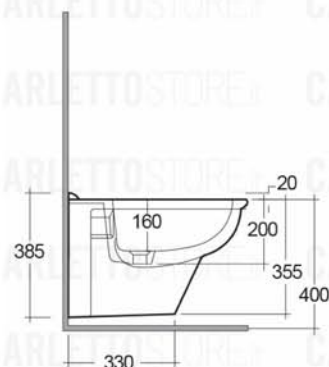

RAK-KARLA

Bidet | Sospeso

RAK
CERAMICS

Scheda tecnica

Dimensioni: 365 x 550 mm

Peso: 19 Kg

Colore: bianco alpino

Parti: KR08AWHA - KARLA BIDET WALL HUNG 55CM

Collezione: [RAK-KARLA](#)

Codice

Nome

KR08AWHA KARLA BIDET WALL HUNG 55CM

Dimensions: All dimensions in mm. Tolerance of vitreous china & fireclay items: $\pm 5\%$ for below 200mm and $\pm 3\%$ for above 200mm; for all other items tolerance $\pm 1\%$. Note: Due to a continuing development program to improve design and performance, the manufacturer reserves all rights to vary specifications without prior information. Please note accessories are for photographic use only.