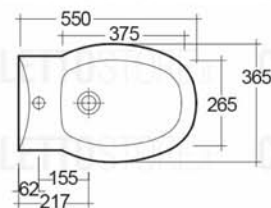

RAK-KARLA

Bidet | Sospeso

RAK
CERAMICS

Scheda tecnica

Dimensioni: 365 x 550 mm

Peso: 19 Kg

Colore: bianco alpino

Parti: KR08AWHA - KARLA BIDET WALL HUNG 55CM

Collezione: [RAK-KARLA](#)

Codice

Nome

KR08AWHA KARLA BIDET WALL HUNG 55CM

Dimensions: All dimensions in mm. Tolerance of vitreous china & fireclay items: $\pm 5\%$ for below 200mm and $\pm 3\%$ for above 200mm; for all other items tolerance $\pm 1\%$. Note: Due to a continuing development program to improve design and performance, the manufacturer reserves all rights to vary specifications without prior information. Please note accessories are for photographic use only.