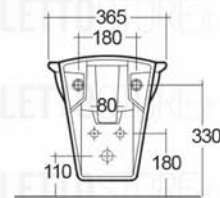

RAK-KARLA

Bidet | Sospeso

RAK
CERAMICS

Scheda tecnica

Dimensioni: 365 x 550 mm

Peso: 19 Kg

Colore: bianco alpino

Parti: KR08AWHA - KARLA BIDET WALL HUNG 55CM

Collezione: [RAK-KARLA](#)

Codice

Nome

KR08AWHA KARLA BIDET WALL HUNG 55CM

Dimensions: All dimensions in mm. Tolerance of vitreous china & fireclay items: $\pm 5\%$ for below 200mm and $\pm 3\%$ for above 200mm; for all other items tolerance $\pm 1\%$. Note: Due to a continuing development program to improve design and performance, the manufacturer reserves all rights to vary specifications without prior information. Please note accessories are for photographic use only.