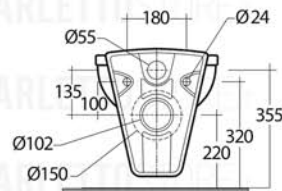

**Scheda tecnica**

Dimensioni:	550 x 370 mm
Peso:	16 Kg
Colore:	bianco alpino
Tipo di scarico:	A parete
Sifone:	Nascosto
Opzioni del sedile:	ABS e UREA
Forma:	Ovale
Chiusura rallentata:	sì
Doppio scarico:	sì
Tags:	Wall Hung Toilet   Water Closet
Collezione:	<a href="#">RAK-KARLA</a>

Codice	Nome
KAWC00003	KARLA WATER CLOSET WALL HUNG 55CM

Dimensions: All dimensions in mm. Tolerance of vitreous china & fireclay items:  $\pm 5\%$  for below 200mm and  $\pm 3\%$  for above 200mm; for all other items tolerance  $\pm 1\%$ . Note: Due to a continuing development program to improve design and performance, the manufacturer reserves all rights to vary specifications without prior information. Please note accessories are for photographic use only.