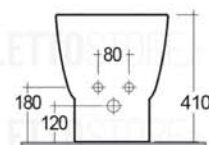

RAK-ONE

Bidet | Filo Muro

RAK
CERAMICS

Scheda tecnica

Dimensioni: 365 x 520 mm

Peso: 22 Kg

Colore: bianco alpino

Parti: ONBI00001 - ONE BIDET BACK TO WALL 52CM

Collezione: [RAK-ONE](#)

Codice

Nome

ONBI00001 ONE BIDET BACK TO WALL 52CM

Dimensions: All dimensions in mm. Tolerance of vitreous china & fireclay items: $\pm 5\%$ for below 200mm and $\pm 3\%$ for above 200mm; for all other items tolerance $\pm 1\%$. Note: Due to a continuing development program to improve design and performance, the manufacturer reserves all rights to vary specifications without prior information. Please note accessories are for photographic use only.