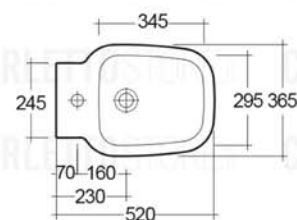

RAK-ONE

Bidet | Filo Muro

RAK
CERAMICS

Scheda tecnica

Dimensioni: 365 x 520 mm

Peso: 22 Kg

Colore: bianco alpino

Parti: ONBI00001 - ONE BIDET BACK TO WALL 52CM

Collezione: [RAK-ONE](#)

Codice

Nome

ONBI00001 ONE BIDET BACK TO WALL 52CM

Dimensions: All dimensions in mm. Tolerance of vitreous china & fireclay items: $\pm 5\%$ for below 200mm and $\pm 3\%$ for above 200mm; for all other items tolerance $\pm 1\%$. Note: Due to a continuing development program to improve design and performance, the manufacturer reserves all rights to vary specifications without prior information. Please note accessories are for photographic use only.