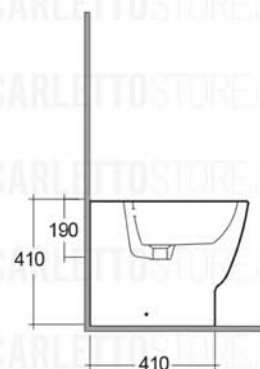

RAK-ONE

Bidet | Filo Muro

RAK
CERAMICS

Scheda tecnica

Dimensioni: 365 x 520 mm

Peso: 22 Kg

Colore: bianco alpino

Parti: ONBI00001 - ONE BIDET BACK TO WALL 52CM

Collezione: [RAK-ONE](#)

Codice

Nome

ONBI00001 ONE BIDET BACK TO WALL 52CM

Dimensions: All dimensions in mm. Tolerance of vitreous china & fireclay items: $\pm 5\%$ for below 200mm and $\pm 3\%$ for above 200mm; for all other items tolerance $\pm 1\%$. Note: Due to a continuing development program to improve design and performance, the manufacturer reserves all rights to vary specifications without prior information. Please note accessories are for photographic use only.