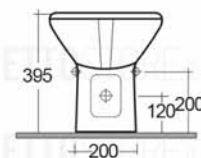

Scheda tecnica

Dimensioni:	375 x 560 mm
Peso:	18 Kg
Colore:	bianco alpino
Parti:	ORBI00001 - ORIENT BIDET BACK OPEN 56CM
Collezione:	RAK-ORIENT

Codice	Nome
ORBI00001	ORIENT BIDET BACK OPEN 56CM

Dimensions: All dimensions in mm. Tolerance of vitreous china & fireclay items: $\pm 5\%$ for below 200mm and $\pm 3\%$ for above 200mm; for all other items tolerance $\pm 1\%$. Note: Due to a continuing development program to improve design and performance, the manufacturer reserves all rights to vary specifications without prior information. Please note accessories are for photographic use only.